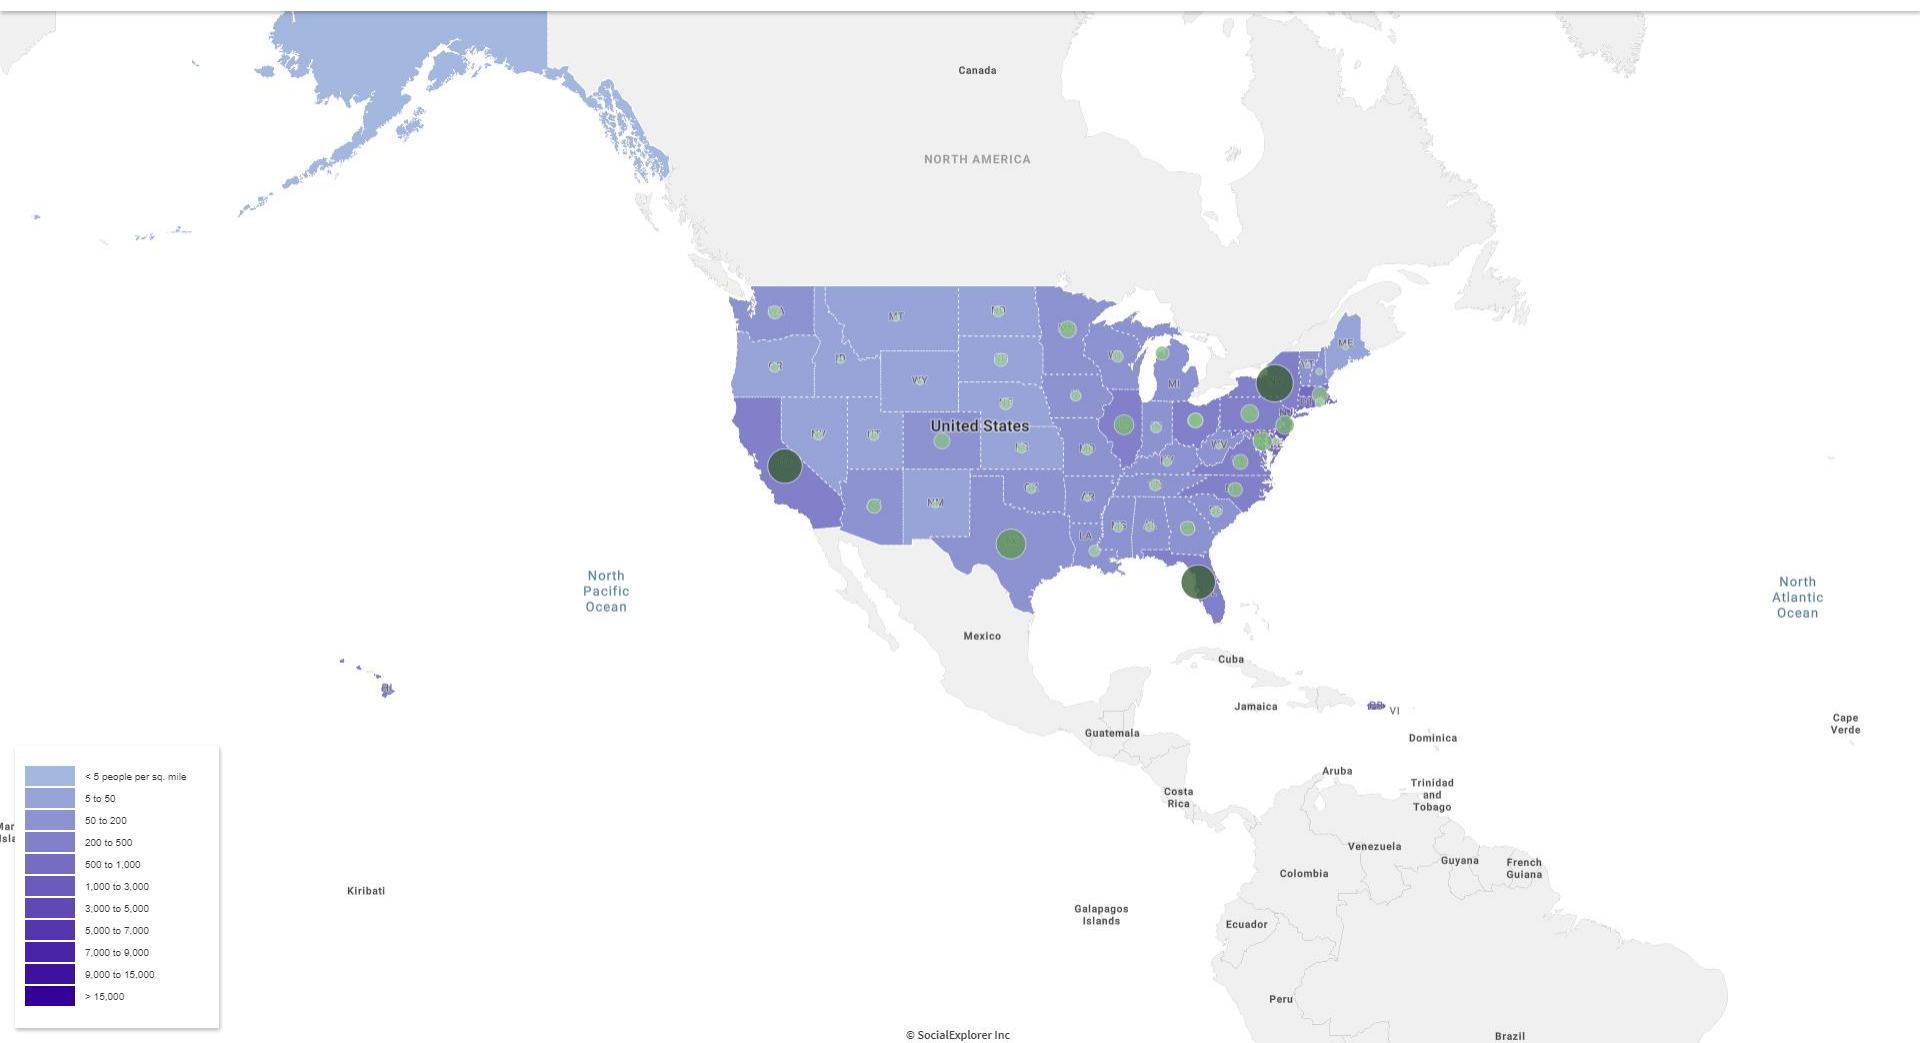

Population Density (Per Sq. Mile), ACS 2010 (5-Year Estimates)

Population Density (Per Sq. Mile), ACS 2011 (5-Year Estimates)

Population Density (Per Sq. Mile), ACS 2012 (5-Year Estimates)

Population Density (Per Sq. Mile), ACS 2013 (5-Year Estimates)

Population Density (Per Sq. Mile), ACS 2014 (5-Year Estimates)

Population Density (Per Sq. Mile), ACS 2015 (5-Year Estimates)

Population Density (Per Sq. Mile), ACS 2016 (5-Year Estimates)

Population Density (Per Sq. Mile), ACS 2016 (5-Year Estimates)

Population Density (Per Sq. Mile), ACS 2016 (5-Year Estimates)