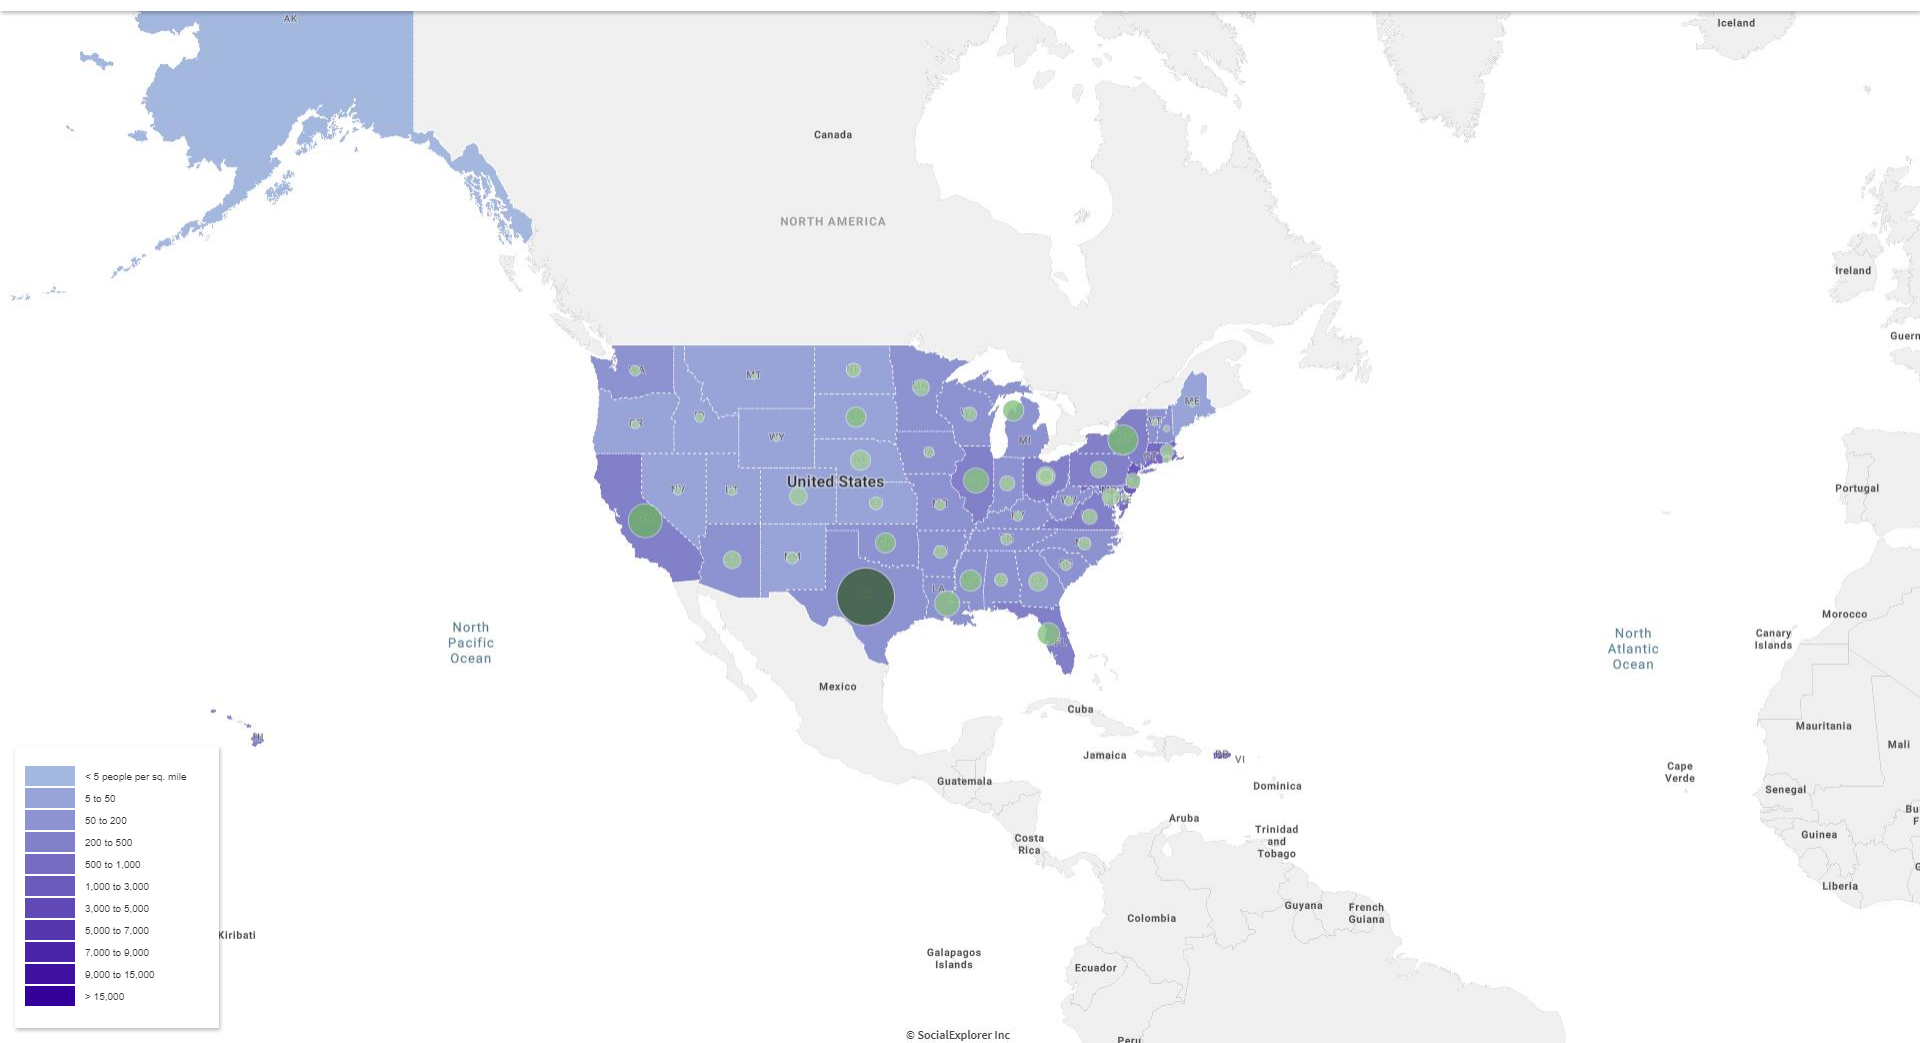

Population Density (Per Sq. Mile), ACS 2010 (5-Year Estimates)

Population Density (Per Sq. Mile), ACS 2011 (5-Year Estimates)

Population Density (Per Sq. Mile), ACS 2012 (5-Year Estimates)

Population Density (Per Sq. Mile), ACS 2013 (5-Year Estimates)

Population Density (Per Sq. Mile), ACS 2014 (5-Year Estimates)

Population Density (Per Sq. Mile), ACS 2015 (5-Year Estimates)

Population Density (Per Sq. Mile), ACS 2016 (5-Year Estimates)

Population Density (Per Sq. Mile), ACS 2016 (5-Year Estimates)

Population Density (Per Sq. Mile), ACS 2016 (5-Year Estimates)