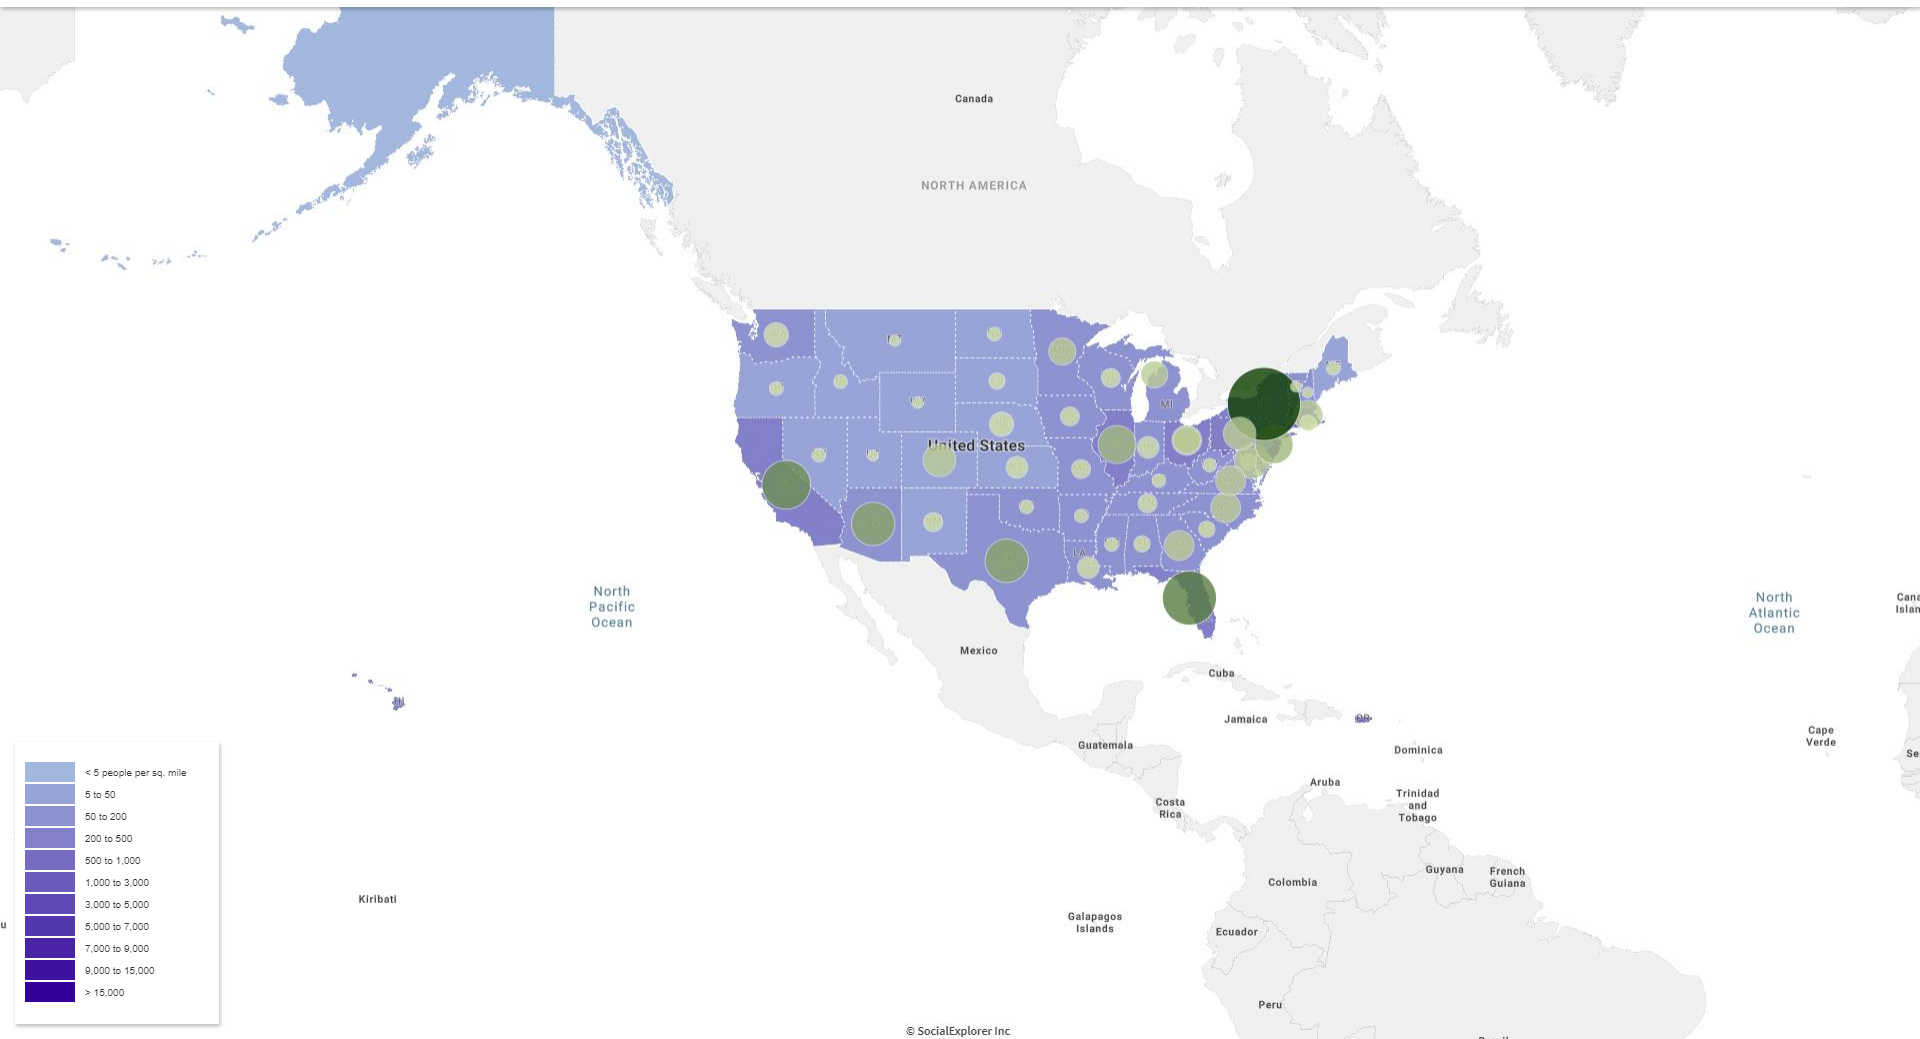

Population Density (Per Sq. Mile), ACS 2010 (5-Year Estimates)

Population Density (Per Sq. Mile), ACS 2011 (5-Year Estimates)

Population Density (Per Sq. Mile), ACS 2012 (5-Year Estimates)

Population Density (Per Sq. Mile), ACS 2013 (5-Year Estimates)

Population Density (Per Sq. Mile), ACS 2014 (5-Year Estimates)

Population Density (Per Sq. Mile), ACS 2015 (5-Year Estimates)

Population Density (Per Sq. Mile), ACS 2016 (5-Year Estimates)

Population Density (Per Sq. Mile), ACS 2016 (5-Year Estimates)

Population Density (Per Sq. Mile), ACS 2016 (5-Year Estimates)