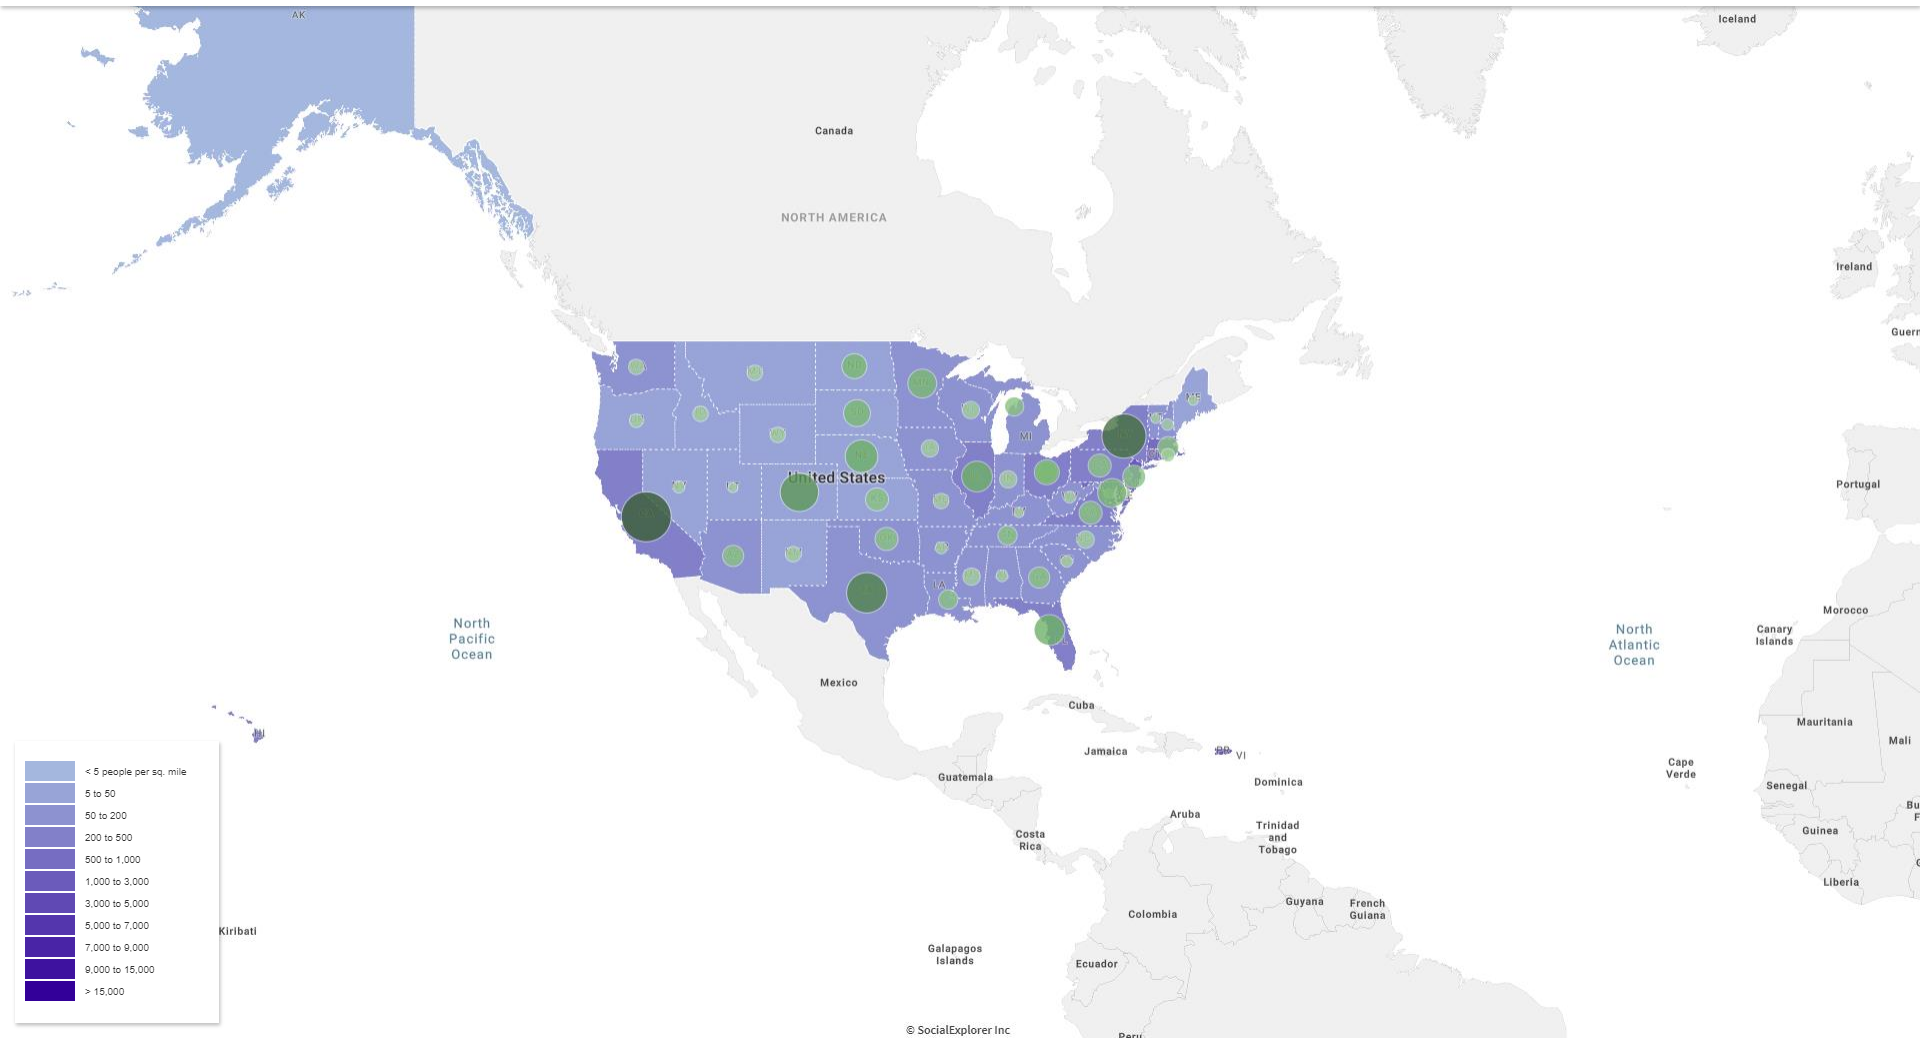

Population Density (Per Sq. Mile), ACS 2010 (5-Year Estimates)

Population Density (Per Sq. Mile), ACS 2011 (5-Year Estimates)

Population Density (Per Sq. Mile), ACS 2012 (5-Year Estimates)

Population Density (Per Sq. Mile), ACS 2013 (5-Year Estimates)

Population Density (Per Sq. Mile), ACS 2014 (5-Year Estimates)

Population Density (Per Sq. Mile), ACS 2015 (5-Year Estimates)

Population Density (Per Sq. Mile), ACS 2016 (5-Year Estimates)

Population Density (Per Sq. Mile), ACS 2016 (5-Year Estimates)

Population Density (Per Sq. Mile), ACS 2016 (5-Year Estimates)