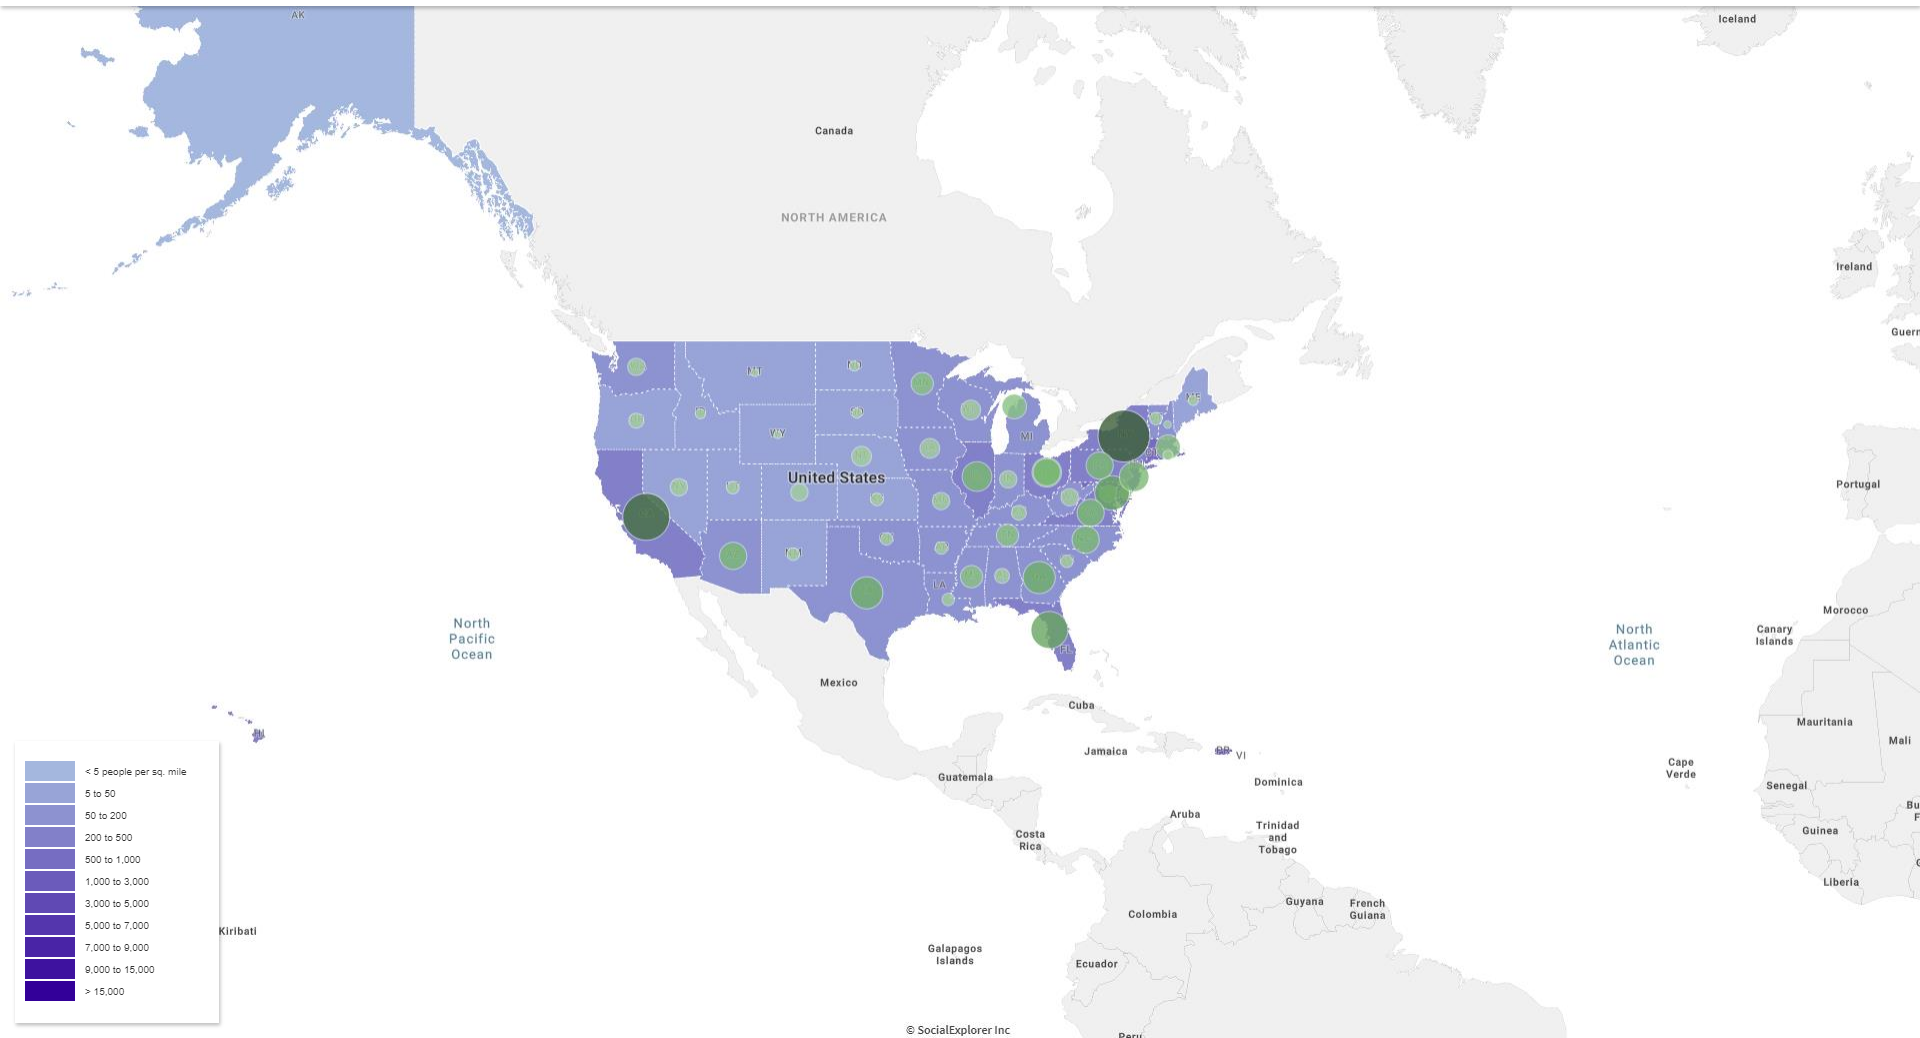

Population Density (Per Sq. Mile), ACS 2010 (5-Year Estimates)

Population Density (Per Sq. Mile), ACS 2011 (5-Year Estimates)

Population Density (Per Sq. Mile), ACS 2012 (5-Year Estimates)

Population Density (Per Sq. Mile), ACS 2013 (5-Year Estimates)

Population Density (Per Sq. Mile), ACS 2014 (5-Year Estimates)

Population Density (Per Sq. Mile), ACS 2015 (5-Year Estimates)

Population Density (Per Sq. Mile), ACS 2016 (5-Year Estimates)

Population Density (Per Sq. Mile), ACS 2016 (5-Year Estimates)

Population Density (Per Sq. Mile), ACS 2016 (5-Year Estimates)