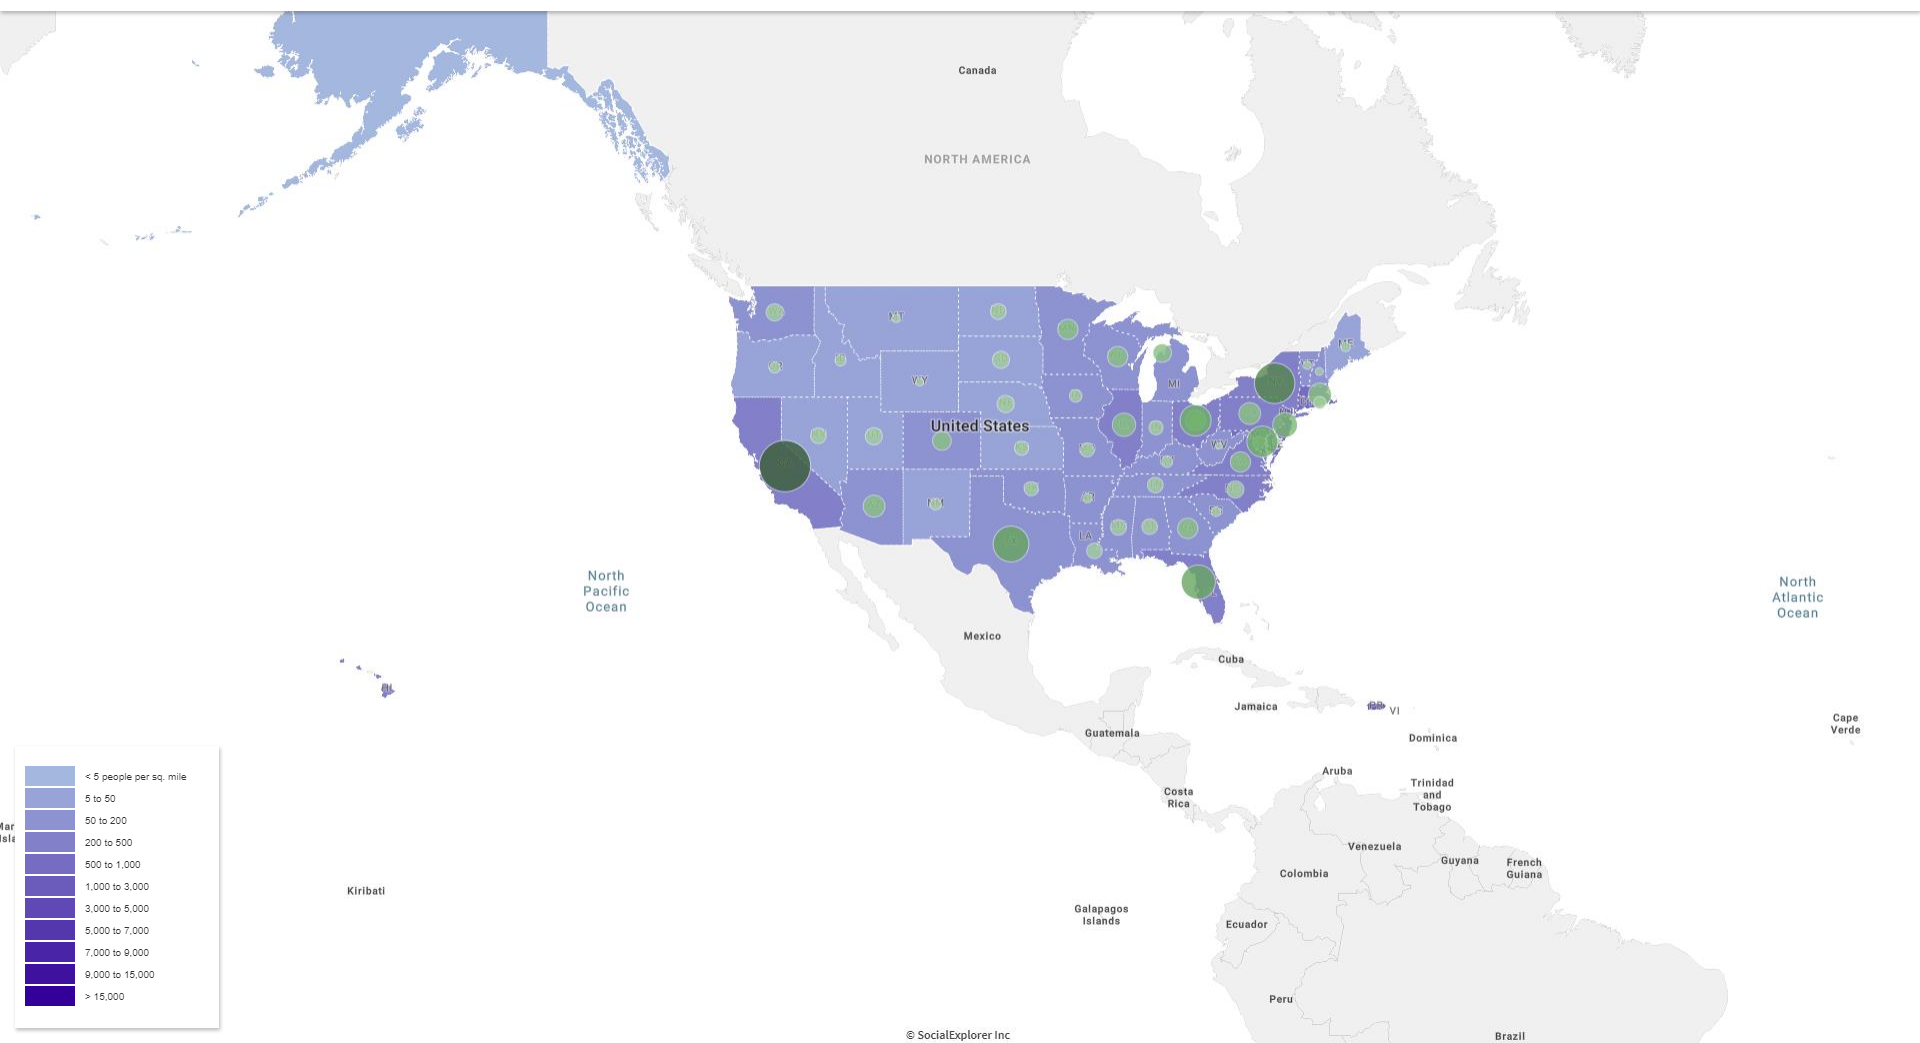

Population Density (Per Sq. Mile), ACS 2010 (5-Year Estimates)

Population Density (Per Sq. Mile), ACS 2011 (5-Year Estimates)

Population Density (Per Sq. Mile), ACS 2012 (5-Year Estimates)

Population Density (Per Sq. Mile), ACS 2013 (5-Year Estimates)

Population Density (Per Sq. Mile), ACS 2014 (5-Year Estimates)

Population Density (Per Sq. Mile), ACS 2015 (5-Year Estimates)

Population Density (Per Sq. Mile), ACS 2016 (5-Year Estimates)

Population Density (Per Sq. Mile), ACS 2016 (5-Year Estimates)

Population Density (Per Sq. Mile), ACS 2016 (5-Year Estimates)