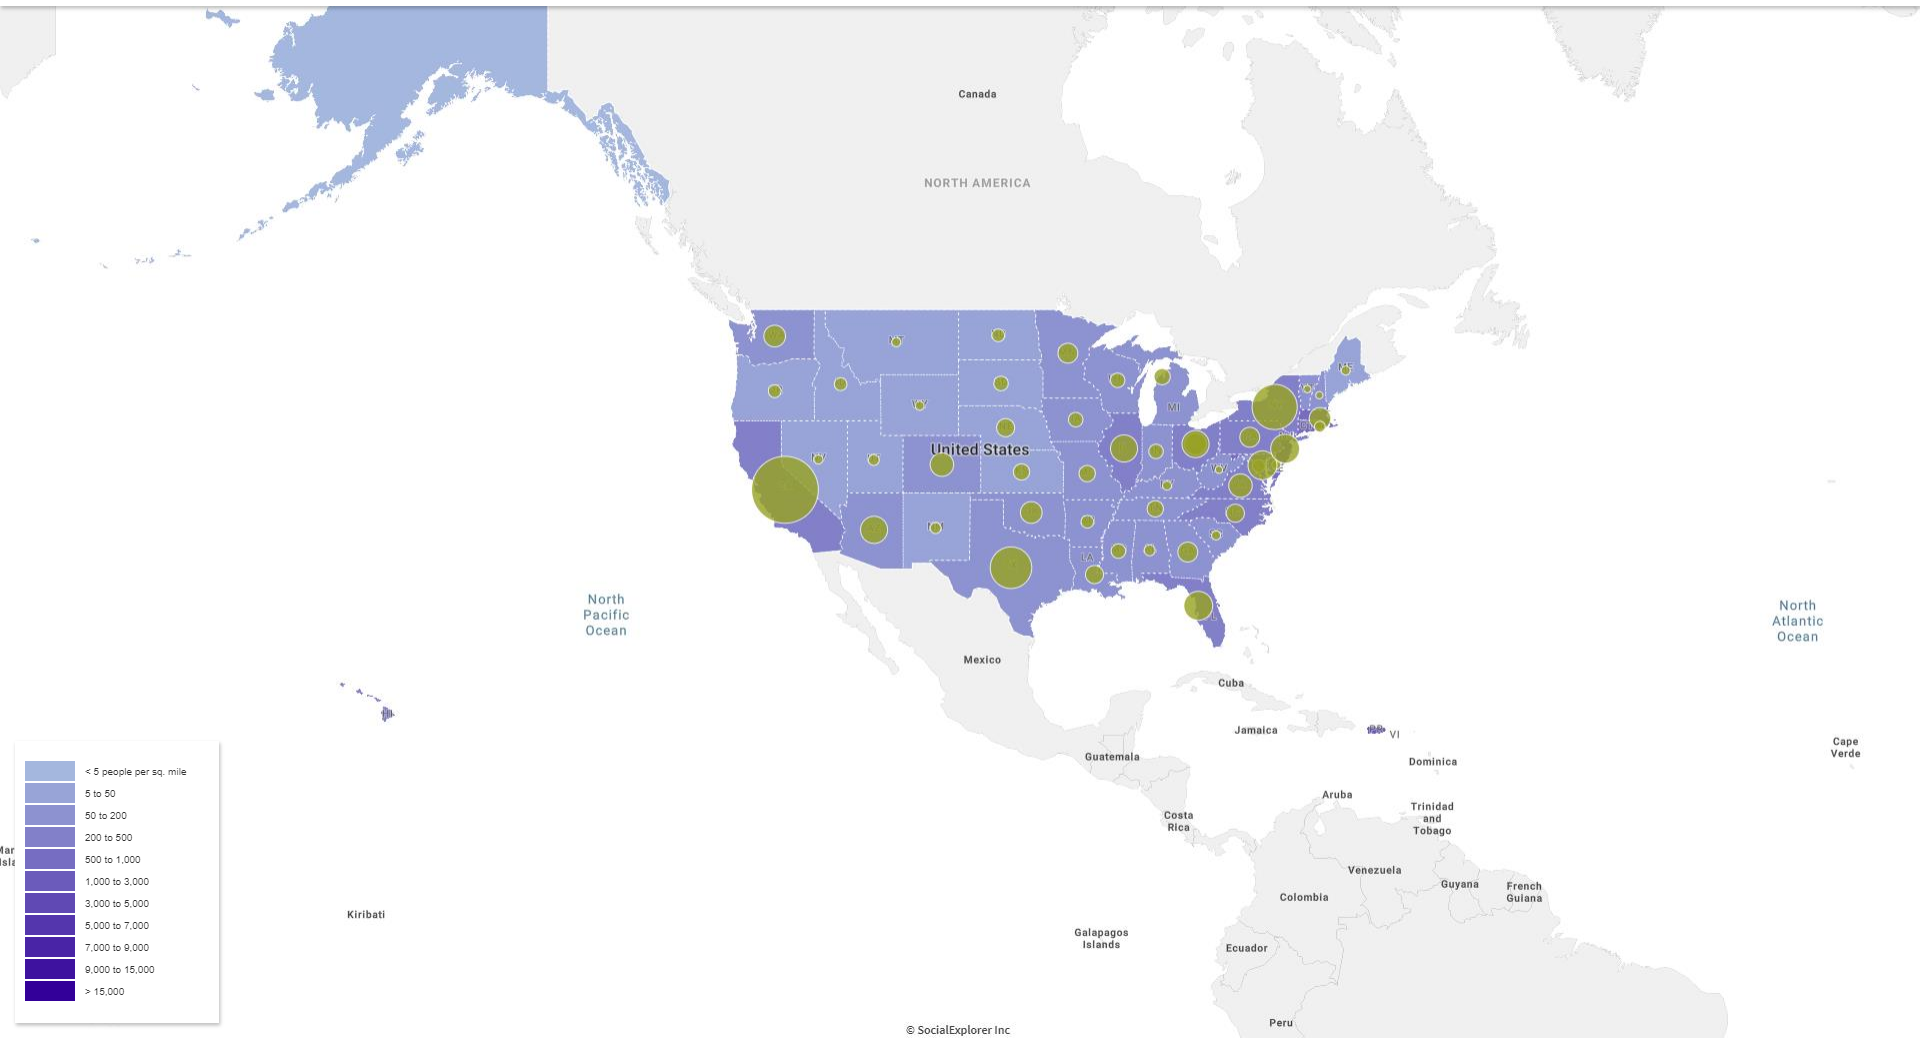

Population Density (Per Sq. Mile), ACS 2010 (5-Year Estimates)

Population Density (Per Sq. Mile), ACS 2011 (5-Year Estimates)

Population Density (Per Sq. Mile), ACS 2012 (5-Year Estimates)

Population Density (Per Sq. Mile), ACS 2013 (5-Year Estimates)

Population Density (Per Sq. Mile), ACS 2014 (5-Year Estimates)

Population Density (Per Sq. Mile), ACS 2015 (5-Year Estimates)

Population Density (Per Sq. Mile), ACS 2016 (5-Year Estimates)

Population Density (Per Sq. Mile), ACS 2016 (5-Year Estimates)

Population Density (Per Sq. Mile), ACS 2016 (5-Year Estimates)