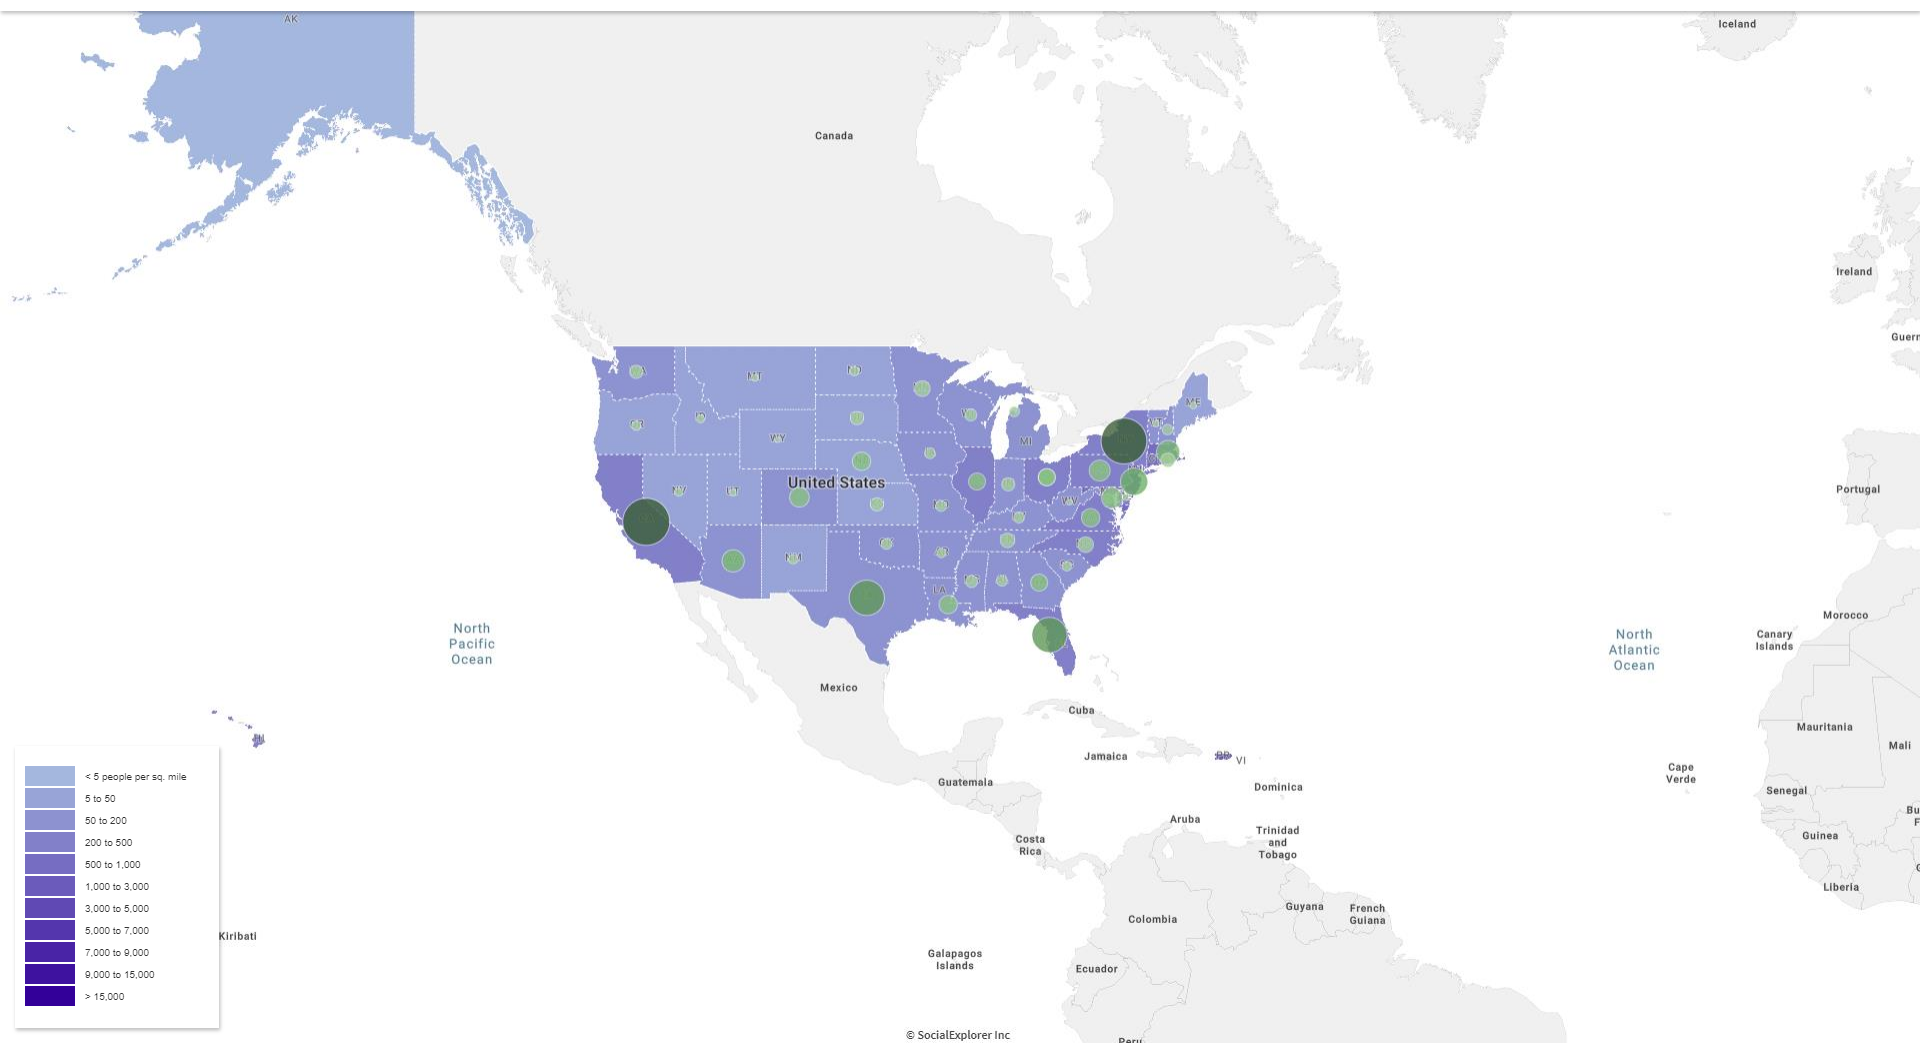

Population Density (Per Sq. Mile), ACS 2010 (5-Year Estimates)

Population Density (Per Sq. Mile), ACS 2011 (5-Year Estimates)

Population Density (Per Sq. Mile), ACS 2012 (5-Year Estimates)

Population Density (Per Sq. Mile), ACS 2013 (5-Year Estimates)

Population Density (Per Sq. Mile), ACS 2014 (5-Year Estimates)

Population Density (Per Sq. Mile), ACS 2015 (5-Year Estimates)

Population Density (Per Sq. Mile), ACS 2016 (5-Year Estimates)

Population Density (Per Sq. Mile), ACS 2016 (5-Year Estimates)

Population Density (Per Sq. Mile), ACS 2016 (5-Year Estimates)